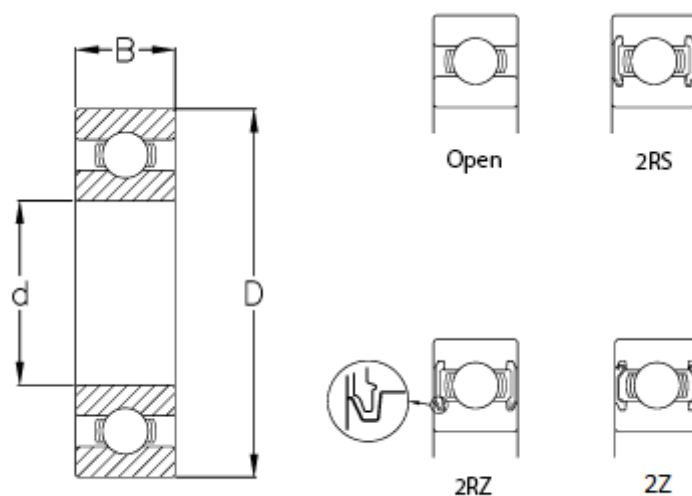

# Data Sheet

Article number: 57960207502001

Description: CeramicSpeed hybrid bearing Insulate sealed  
6015-CSB

## Measures

B	= 20
Ball grade	= 5
C (KN)	= 41.6
C0	= 33.5
d	= 75
D	= 115
Max rpm.	= 9000
Type	= 6015